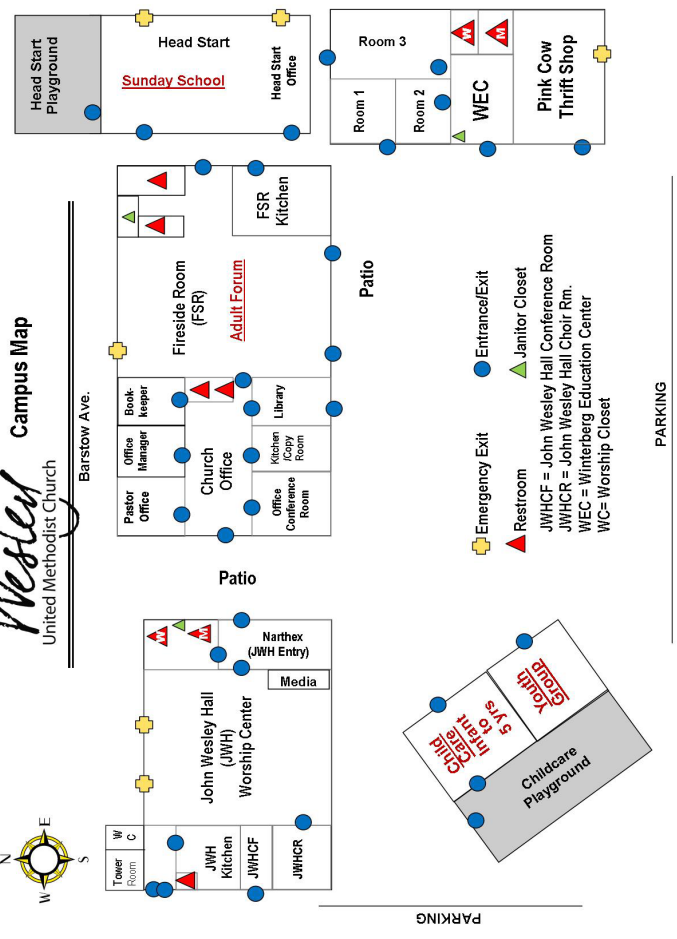

Wesley Campus Map
United Methodist Church

Saturday April 11, 2015

Wesley United Methodist Church Fresno

1343 E. Barstow
Fresno, CA 93710